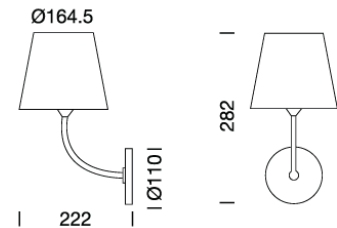

PROJECT : _____

SALE : _____

Lampitude®
TURN ON YOUR ATTITUDE

Product

Dimension

Specification

ITEM CODE	:	GIRL-W-WW
SERIES	:	GIRL
BRAND	:	LAMPTITUDE
LAMP TYPE	:	LED
LAMP BASE	:	45X0.16W SURFACE-MOUNTED-DEVICE : SMD 3000K
DESCRIPTION	:	OUTDOOR WALL LAMP
INSTALLATION	:	STANDING LAMP, SURFACE MOUNTED WALL
MATERIAL	:	POWDER COATED DIE-CAST ALUMINIUM, CLEAR PC
NET WEIGHT	:	N/A
COLOR	:	WHITE
CONTROL GEAR	:	N/A
REFLECTOR	:	N/A
IP RATING	:	IP65