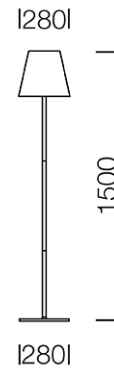

PROJECT : _____

SALE : _____

Lampitude®
TURN ON YOUR ATTITUDE

Product

Dimension

Specification

ITEM CODE	:	GIRL-F-WW
SERIES	:	GIRL
BRAND	:	LAMPTITUDE
LAMP TYPE	:	INCANDESCENT OR LED
LAMP BASE	:	3*E27 MAX 15W
DESCRIPTION	:	FLOOR LAMP
INSTALLATION	:	STANDING LAMP
MATERIAL	:	POWDER COATED DIE-CAST ALUMINIUM, SILICON RUBBER GASKET
IP RATING	:	IP54
NET WEIGHT	:	6.40 kg
COLOR	:	WHITE
CONTROL GEAR	:	N/A
REFLECTOR	:	N/A