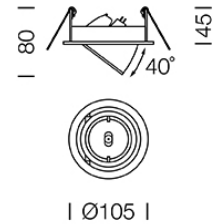

## Dimension

## Specification

ITEM CODE	:	GIMBO-A-MR16-WW-L
SERIES	:	GIMBO
BRAND	:	LAMPTITUDE
LAMP TYPE	:	HALOGEN OR LED
LAMP BASE	:	1*MR16 MAX 50W
DESCRIPTION	:	DOWNLIGHT
INSTALLATION	:	RECESSED DOWNLIGHT
MATERIAL	:	DIE-CAST ALUMINIUM
COLOR	:	WHITE
CONTROL GEAR	:	REMOTE TRANSFORMER
REFLECTOR	:	N/A