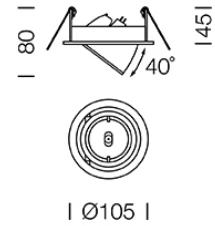

PROJECT : _____

SALE : _____

Lamptitude®
TURN ON YOUR ATTITUDE

Product

Dimension

Specification

ITEM CODE	:	GIMBO-A-GU10-WW-L
SERIES	:	GIMBO
BRAND	:	LAMPTITUDE
LAMP TYPE	:	HALOGEN OR LED
LAMP BASE	:	1*GU10 MAX 50W
DESCRIPTION	:	DOWNLIGHT
INSTALLATION	:	RECESSED DOWNLIGHT
MATERIAL	:	DIE-CAST ALUMINIUM
COLOR	:	WHITE
CONTROL GEAR	:	N/A
REFLECTOR	:	N/A