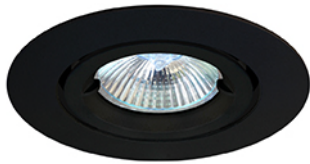

PROJECT : _____

SALE : _____

Lamptitude®
TURN ON YOUR ATTITUDE

Product

Dimension

Specification

ITEM CODE	:	GIMBO-A-GU10-BK-L
SERIES	:	GIMBO
BRAND	:	LAMPTITUDE
LAMP TYPE	:	HALOGEN OR LED
LAMP BASE	:	1*GU10 MAX 50W
DESCRIPTION	:	DOWNLIGHT
INSTALLATION	:	RECESSED DOWNLIGHT
MATERIAL	:	DIE-CAST ALUMINIUM
COLOR	:	BLACK
CONTROL GEAR	:	N/A
REFLECTOR	:	N/A