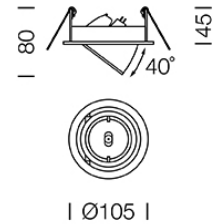

PROJECT : _____

SALE : _____

Lamptitude®
TURN ON YOUR ATTITUDE

Product

Dimension

Specification

ITEM CODE	:	GIMBO-A-GU10-BK-L
SERIES	:	GIMBO
BRAND	:	LAMPTITUDE
LAMP TYPE	:	HALOGEN OR LED
LAMP BASE	:	1*GU10 MAX 50W
DESCRIPTION	:	DOWNLIGHT
INSTALLATION	:	RECESSED DOWNLIGHT
MATERIAL	:	DIE-CAST ALUMINIUM
COLOR	:	BLACK
CONTROL GEAR	:	N/A
REFLECTOR	:	N/A