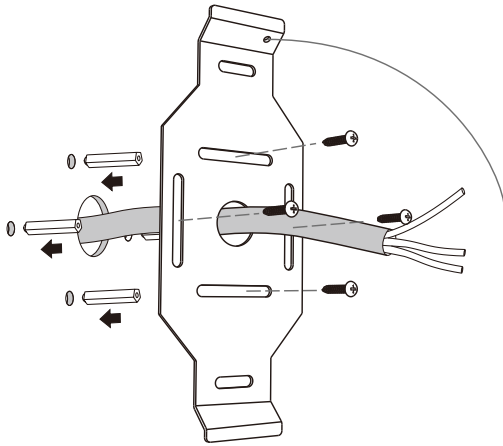

1 POWER OFF

2

Live wire - brown
Null wire - blue
Earth wire - Earth wire

Make sure the connection
part is IP65 waterproof
and dustproof.

3

4