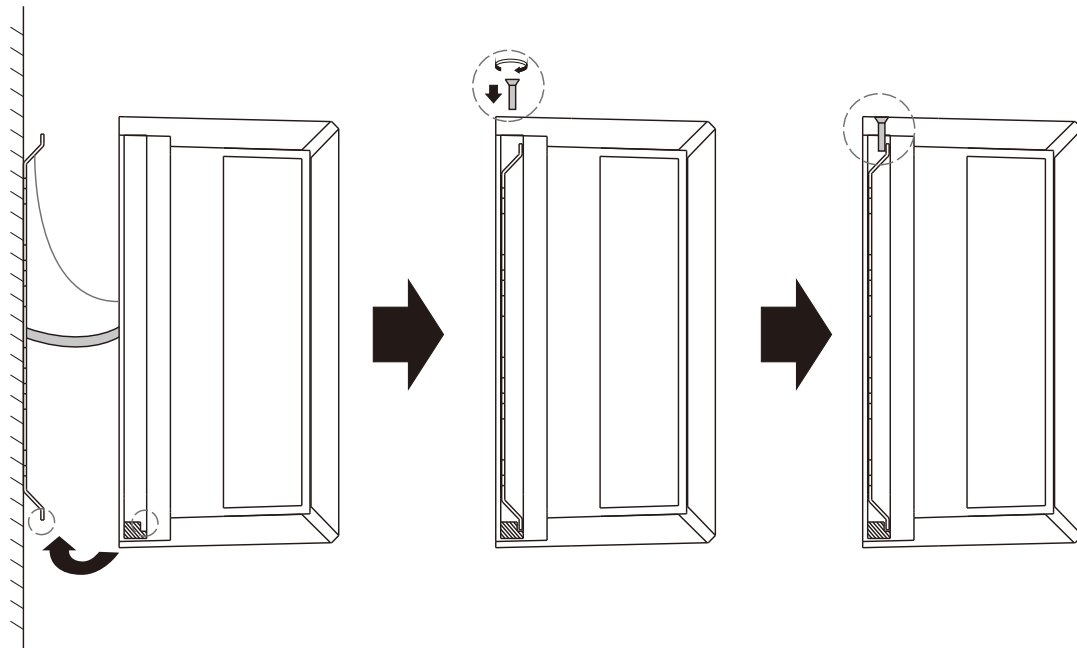

1 POWER OFF

2

Live wire - brown
Null wire - blue
Earth wire - Earth wire

Make sure the connection
part is IP65 waterproof
and dustproof.

3

4