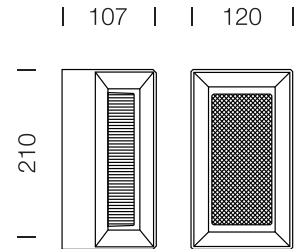

## Dimension

## Specification

<b>SERIES</b>	: GILL-W
<b>ITEM CODE</b>	: GILL-W-WH
<b>DESCRIPTION</b>	: OUTDOOR WALL LAMP
<b>SIZE</b>	: W120 X H210 X D107 (MM)
<b>INSTALLATION</b>	: SURFACE MOUNTED WALL
<b>DRILL SIZE</b>	: -
<b>WEIGHT</b>	: 2.12 KG
<b>MATERIAL</b>	: EXTRUDED ALUMINUM, GLASS, 304 STANDARD STAINLESS STEEL FASTNESS PART
<b>COLOR</b>	: WHITE
<b>REFLECTOR</b>	: -
<b>DIFFUSER</b>	: WHITE ACRYLIC
<b>IP RATING</b>	: 65
<b>LIGHT SOURCES</b>	: LED BUILT-IN
<b>SOCKET</b>	: -
<b>WATTS</b>	: 14.5W
<b>VOLTAGE</b>	: 220-240VAC 50/60Hz
<b>CCT</b>	: 3000K
<b>CRI</b>	: ≥80
<b>BEAM ANGLE</b>	: -
<b>LUMEN POWER</b>	: 324LM
<b>LIFETIME</b>	: -
<b>CONTROL GEAR</b>	: LED DRIVER INCLUDED
<b>ACCESSORIES</b>	: -
<b>REMARKS</b>	: NON DIMMABLE