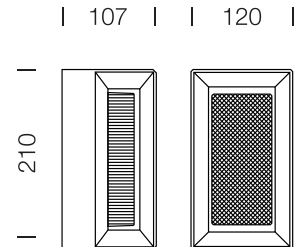

## Dimension

## Specification

<b>SERIES</b>	: GILL-W
<b>ITEM CODE</b>	: GILL-W-GY
<b>DESCRIPTION</b>	: OUTDOOR WALL LAMP
<b>SIZE</b>	: W120 X H210 X D107 (MM)
<b>INSTALLATION</b>	: SURFACE MOUNTED WALL
<b>DRILL SIZE</b>	: -
<b>WEIGHT</b>	: 2.12 KG
<b>MATERIAL</b>	: EXTRUDED ALUMINUM, GLASS, 304 STANDARD STAINLESS STEEL FASTNESS PART
<b>COLOR</b>	: GRAY
<b>REFLECTOR</b>	: -
<b>DIFFUSER</b>	: WHITE ACRYLIC
<b>IP RATING</b>	: 65
<b>LIGHT SOURCES</b>	: LED BUILT-IN
<b>SOCKET</b>	: -
<b>WATTS</b>	: 14.5W
<b>VOLTAGE</b>	: 220-240VAC 50/60Hz
<b>CCT</b>	: 3000K
<b>CRI</b>	: ≥80
<b>BEAM ANGLE</b>	: -
<b>LUMEN POWER</b>	: 324LM
<b>LIFETIME</b>	: -
<b>CONTROL GEAR</b>	: LED DRIVER INCLUDED
<b>ACCESSORIES</b>	: -
<b>REMARKS</b>	: NON DIMMABLE