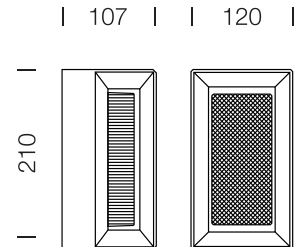

PROJECT : _____
SALE : _____

Lampitude

Product

Dimension

Specification

SERIES	: GILL-W
ITEM CODE	: GILL-W-BK
DESCRIPTION	: OUTDOOR WALL LAMP
SIZE	: W120 X H210 X D107 (MM)
INSTALLATION	: SURFACE MOUNTED WALL
DRILL SIZE	: -
WEIGHT	: 2.12 KG
MATERIAL	: EXTRUDED ALUMINUM, GLASS, 304 STANDARD STAINLESS STEEL FASTNESS PART
COLOR	: BLACK
REFLECTOR	: -
DIFFUSER	: WHITE ACRYLIC
IP RATING	: 65
LIGHT SOURCES	: LED BUILT-IN
SOCKET	: -
WATTS	: 14.5W
VOLTAGE	: 220-240VAC 50/60Hz
CCT	: 3000K
CRI	: ≥80
BEAM ANGLE	: -
LUMEN POWER	: 324LM
LIFETIME	: -
CONTROL GEAR	: LED DRIVER INCLUDED
ACCESSORIES	: -
REMARKS	: NON DIMMABLE