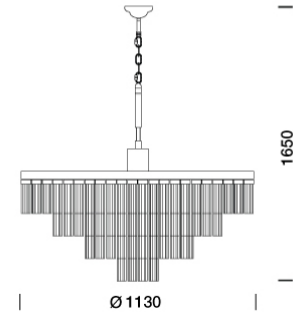

PROJECT : _____
SALE : _____

Lampitude

Product

Dimension

Specification

SERIES	: GD3071
ITEM CODE	: GD3071-4-1130-BLJ
DESCRIPTION	: HANGING LAMP
SIZE	: Ø1130 X H 1650 (MM)
INSTALLATION	: SURFACE MOUNTED
DRILL SIZE	: -
WEIGHT	: -
MATERIAL	: METAL , GLASS
COLOR	: BRUSHED BRASS
REFLECTOR	: -
DIFFUSER	: -
IP RATING	: 20
LIGHT SOURCES	: LED (BUILT-IN)
SOCKET	: -
WATTS	: 156 X 0.5W
VOLT	: -
CCT	: 3000K
CRI	: -
BEAM ANGLE	: -
LUMEN POWER	: -
LIFETIME	: -
CONTROL GEAR	: LED DRIVER INCLUDED
ACCESSORIES	: -
REMARKS	: -