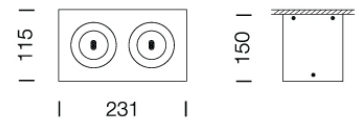

PROJECT : _____

SALE : _____

Lampitude®
TURN ON YOUR ATTITUDE

Product

Dimension

Specification

ITEM CODE	:	GC-BOX-2-BK+GU10
SERIES	:	GC-BOX
BRAND	:	LAMPTITUDE
LAMP TYPE	:	HALOGEN OR LED
LAMP BASE	:	GU10 2*MAX 50W
DESCRIPTION	:	CEILING DOWNLIGHT
INSTALLATION	:	CEILING MOUNTED DOWNLIGHT
MATERIAL	:	DIE-CAST ALUMINIUM
COLOR	:	BLACK
CONTROL GEAR	:	N/A
REFLECTOR	:	N/A