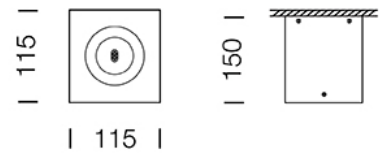

PROJECT : _____

SALE : _____

Lampitude®
TURN ON YOUR ATTITUDE

Product

Dimension

Specification

ITEM CODE	:	GC-BOX-1-BK+GU10
SERIES	:	GC-BOX
BRAND	:	LAMPTITUDE
LAMP TYPE	:	HALOGEN OR LED
LAMP BASE	:	1*GU10 MAX 50W
DESCRIPTION	:	CEILING DOWNLIGHT
INSTALLATION	:	CEILING MOUNTED DOWNLIGHT
MATERIAL	:	DIE-CAST ALUMINIUM
COLOR	:	BLACK
CONTROL GEAR	:	N/A
REFLECTOR	:	N/A