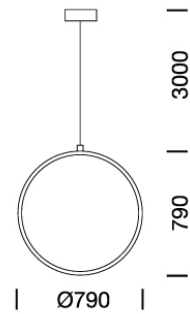

PROJECT : _____

SALE : _____

Lamptitude®
TURN ON YOUR ATTITUDE

Product

Dimension

Specification

ITEM CODE	:	GATURN2-80
SERIES	:	GATURN2
BRAND	:	LAMPTITUDE
LAMP TYPE	:	LED
LAMP BASE	:	LED HI POWER - SMD 48W 3000K
DESCRIPTION	:	PENDANT LAMP
INSTALLATION	:	SURFACE MOUNTED BASE
MATERIAL	:	POWDER COTED DIE - CAST ALUMINIUM , FROST ACRYLIC
NET WEIGHT	:	1.4 kg
COLOR	:	BRASS PLATING
CONTROL GEAR	:	LED DRIVER
REFLECTOR	:	N/A