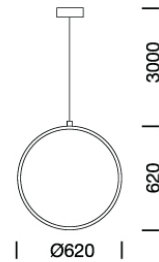

PROJECT : _____

SALE : _____

Lampitude®
TURN ON YOUR ATTITUDE

Product

Dimension

Specification

ITEM CODE	:	GATURN2-60
SERIES	:	GATURN2
BRAND	:	LAMPTITUDE
LAMP TYPE	:	LED
LAMP BASE	:	LED HI POWER - SMD 36W 3000K
DESCRIPTION	:	PENDANT LAMP
INSTALLATION	:	SURFACE MOUNTED BASE
MATERIAL	:	POWDER COTED DIE - CAST ALUMINIUM, FROST ACRYLIC
NET WEIGHT	:	1.2 kg
COLOR	:	BRASS PLATING
CONTROL GEAR	:	LED DRIVER
REFLECTOR	:	N/A