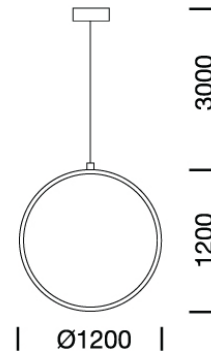

## Dimension

## Specification

ITEM CODE	:	GATURN2-120
SERIES	:	GATURN2
BRAND	:	LAMPTITUDE
LAMP TYPE	:	LED
LAMP BASE	:	LED HI POWER - SMD 75W 3000K
DESCRIPTION	:	PENDANT LAMP
INSTALLATION	:	SURFACE MOUNTED BASE
MATERIAL	:	POWDER COTED DIE - CAST ALUMINIUM , FROST ACRYLIC
NET WEIGHT	:	2 kg
COLOR	:	BRASS PLATING
CONTROL GEAR	:	LED DRIVER
REFLECTOR	:	N/A