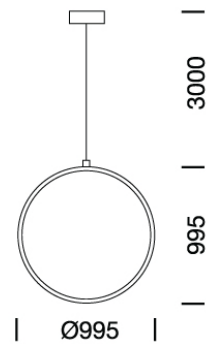

PROJECT : _____

SALE : _____

Lampitude®
TURN ON YOUR ATTITUDE

Product

Dimension

Specification

ITEM CODE	:	GATURN2-100
SERIES	:	GATURN2
BRAND	:	LAMPTITUDE
LAMP TYPE	:	LED
LAMP BASE	:	LED HI POWER - SMD 62W 3000K
DESCRIPTION	:	PENDANT LAMP
INSTALLATION	:	SURFACE MOUNTED BASE
MATERIAL	:	POWDER COTED DIE - CAST ALUMINIUM , FROST ACRYLIC
NET WEIGHT	:	1.5 kg
COLOR	:	BRASS PLATING
CONTROL GEAR	:	LED DRIVER
REFLECTOR	:	N/A