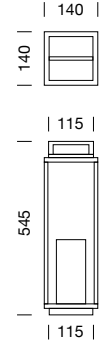

PROJECT : _____
SALE : _____

Lampitude

Product

Dimension

Specification

SERIES	: GALE
ITEM CODE	: GALE6-BK
DESCRIPTION	: RECHARGEABLE LAMP
SIZE	: W140 X L140 X H545 (MM)
INSTALLATION	: STANDING LAMP
DRILL SIZE	: -
WEIGHT	: 1.5 KG
MATERIAL	: DIE-CAST ALUMINUM, SILICON RUBBER GASKET
COLOR	: DARK GRAY
REFLECTOR	: -
DIFFUSER	: OPAL PC
IP RATING	: 54
LIGHT SOURCES	: LED
SOCKET	: 2 X 2200 mAh LITHIUM BATTERY
WATTS	: 2.2W DC 3.7V
CCT	: 3000K
LUMINOUS FLUX	: 158LM
REMARKS	: CHARGE : 5-8H, WORK TIME 10 HOUR, DIMMABLE, TOUCH SWITCH (INCLUDED MICRO USB LINE 1.2M)