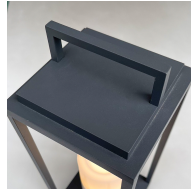

PROJECT : _____
SALE : _____

Lampitude

Product

Dimension

Specification

SERIES	: GALE
ITEM CODE	: GALE6-BK
DESCRIPTION	: RECHARGEABLE LAMP
SIZE	: W140 X L140 X H545 (MM)
INSTALLATION	: STANDING LAMP
DRILL SIZE	: -
WEIGHT	: 1.5 KG
MATERIAL	: DIE-CAST ALUMINUM, SILICON RUBBER GASKET
COLOR	: DARK GRAY
REFLECTOR	: -
DIFFUSER	: OPAL PC
IP RATING	: 54
LIGHT SOURCES	: LED
SOCKET	: 2 X 2200 mAh LITHIUM BATTERY
WATTS	: 2.2W DC 3.7V
CCT	: 3000K
LUMINOUS FLUX	: 158LM
REMARKS	: CHARGE : 5-8H, WORK TIME 10 HOUR, DIMMABLE, TOUCH SWITCH (INCLUDED MICRO USB LINE 1.2M)