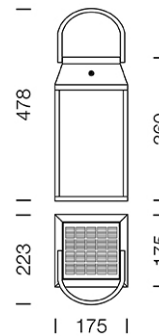

PROJECT : _____

SALE : _____

Lampitude®
TURN ON YOUR ATTITUDE

Product

Dimension

USB Charge Adapter

Micro USB Line

Specification

ITEM CODE	:	GALE4-WW
SERIES	:	GALE
BRAND	:	LAMPTITUDE
LAMP TYPE	:	LED
LAMP BASE	:	LED 2W SOLAR PANEL 3000K CRI 84 DC 3.7V 2*2200 mAh LITHIUM BATTERY, CHARGE : 16~17H (SUNSHINE) 6~7H (USB CHARGING) WORK TIME 9 H, TOUCH SWITCH, DIMMABLE
LUMINOUS FLUX	:	238lm
BEAM ANGLE	:	36°
DESCRIPTION	:	OUTDOOR BOLLARD LAMP
INSTALLATION	:	SURFACE MOUNTED
MATERIAL	:	DIE-CAST ALUMINIUM, CLEAR PC, SILICON RUBBER GASKET
NET WEIGHT	:	1.8 kg
IP RATING	:	IP54
COLOR	:	WHITE
CONTROL GEAR	:	N/A
REFLECTOR	:	N/A