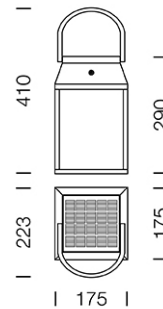

PROJECT : _____

SALE : _____

Lampitude®
TURN ON YOUR ATTITUDE

Product

Dimension

USB Charge Adapter

Micro USB Line

Specification

| | | |
|---------------|---|--|
| ITEM CODE | : | GALE3-WW |
| SERIES | : | GALE |
| BRAND | : | LAMPTITUDE |
| LAMP TYPE | : | LED |
| LAMP BASE | : | LED 2W SOLAR PANEL 3000K CRI 84 DC 3.7V 2*2200 mAh LITHIUM BATTERY, CHARGE : 16~17H (SUNSHINE) 6~7H (USB CHARGING) WORK TIME 9 H, TOUCH SWITCH, DIMMABLE |
| LUMINOUS FLUX | : | 238lm |
| BEAM ANGLE | : | 36° |
| DESCRIPTION | : | OUTDOOR BOLLARD LAMP |
| INSTALLATION | : | SURFACE MOUNTED |
| MATERIAL | : | DIE-CAST ALUMINIUM, CLEAR PC, SILICON RUBBER GASKET |
| NET WEIGHT | : | 1.7 kg |
| IP RATING | : | IP54 |
| COLOR | : | WHITE |
| CONTROL GEAR | : | N/A |
| REFLECTOR | : | N/A |