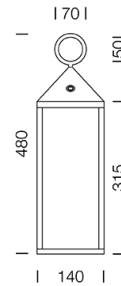

PROJECT : _____
SALE : _____

Lampitude

Product

Dimension

Specification

SERIES	:	GALE
ITEM CODE	:	GALE-WW
DESCRIPTION	:	SEMI OUTDOOR BOLLARD LAMP (RECHARGEABLE LAMP)
SIZE	:	W140 X L140 X H480 (MM)
INSTALLATION	:	STANDING LAMP
DRILL SIZE	:	-
WEIGHT	:	-
MATERIAL	:	POWDER COATED DIE-CAST ALUMINIUM
COLOR	:	WHITE
REFLECTOR	:	-
DIFFUSER	:	-
IP RATING	:	54
LIGHT SOURCES	:	25 x LED PHILIPS 3014
SOCKET	:	-
WATTS	:	2.2W
VOLTAGE	:	3.7V DC
AMBIENT TEMPERATURE	:	-
CCT	:	3000K
CRI	:	-
BEAM ANGLE	:	-
LUMEN POWER	:	-
LIFETIME	:	CHARGE : 6 Hr , WORK TIME : 9 Hr
CONTROL GEAR	:	-
ACCESSORIES	:	MICRO USB LINE INCLUDED 1.2 M
REMARKS	:	CHARGER OUTPUT 5V 1A , LITHIUM BATTERY 18650 / 2200mAh x 2