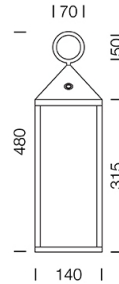

PROJECT : _____
 SALE : _____

Product **Dimension**

Specification

- SERIES : GALE
- ITEM CODE : GALE-BK
- DESCRIPTION : SEMI OUTDOOR BOLLARD LAMP (RECHARGEABLE LAMP)
- SIZE : W140 X L140 X H480 (MM)

- INSTALLATION : STANDING LAMP
- DRILL SIZE : -
- WEIGHT : -
- MATERIAL : POWDER COATED DIE-CAST ALUMINIUM
- COLOR : DARK GRAY
- REFLECTOR : -
- DIFFUSER : -
- IP RATING : 54

- LIGHT SOURCES : 25 x LED PHILIPS 3014
- SOCKET : -
- WATTS : 2.2W
- VOLTAGE : 3.7V DC
- AMBIENT TEMPERATURE : -
- CCT : 3000K
- CRI : -
- BEAM ANGLE : -
- LUMEN POWER : -
- LIFETIME : CHARGE : 6 Hr , WORK TIME : 9 Hr