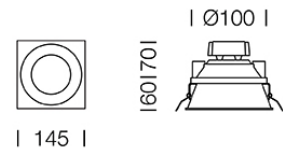

PROJECT : _____

SALE : _____

Lamptitude[®]
TURN ON YOUR ATTITUDE

Product

Dimension

Specification

ITEM CODE	:	GALAXY2-DS-WW
SERIES	:	GALAXY
BRAND	:	LAMPTITUDE
LAMP TYPE	:	LED
LAMP BASE	:	1*LED DLM-FS 11.7W
DESCRIPTION	:	DOWNLIGHT
INSTALLATION	:	RECESSED DOWNLIGHT
MATERIAL	:	POWDER COATED ALUMINIUM
COLOR	:	WHITE
CONTROL GEAR	:	N/A
REFLECTOR	:	N/A