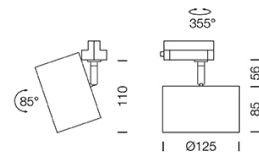

PROJECT : _____

SALE : _____

Lampitude®
TURN ON YOUR ATTITUDE

Product

Dimension

Specification

ITEM CODE	:	GALAXY-QS-TRACK-WW
SERIES	:	GALAXY-QS-TRACK
BRAND	:	LAMPTITUDE
LAMP TYPE	:	LED
LAMP BASE	:	1*LED DLM-FS 11.7W 900 LUMENS
DESCRIPTION	:	ADJUSTABLE TRACK LIGHT
INSTALLATION	:	3 PHASE TRACK LIGHT
MATERIAL	:	POWDER COATED ALUMINIUM
COLOR	:	WHITE
CONTROL GEAR	:	N/A
REFLECTOR	:	N/A