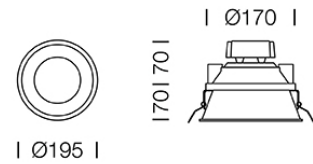

## Dimension

## Specification

ITEM CODE	:	GALAXY-D-WW
SERIES	:	GALAXY
BRAND	:	LAMPTITUDE
LAMP TYPE	:	LED
LAMP BASE	:	1*LED DLM-FS 24.1W
DESCRIPTION	:	DOWNLIGHT
INSTALLATION	:	RECESSED DOWNLIGHT
MATERIAL	:	POWDER COATED ALUMINIUM
COLOR	:	WHITE
CONTROL GEAR	:	N/A
REFLECTOR	:	N/A