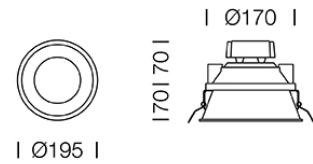

PROJECT : _____

SALE : _____

Lamptitude®
TURN ON YOUR ATTITUDE

Product

Dimension

Specification

ITEM CODE	:	GALAXY-D-BK
SERIES	:	GALAXY
BRAND	:	LAMPTITUDE
LAMP TYPE	:	LED
LAMP BASE	:	1*LED DLM-FS 24.1W
DESCRIPTION	:	DOWNLIGHT
INSTALLATION	:	RECESSED DOWNLIGHT
MATERIAL	:	POWDER COATED ALUMINIUM
COLOR	:	BLACK
CONTROL GEAR	:	N/A
REFLECTOR	:	N/A