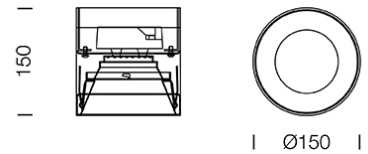

PROJECT : _____

SALE : _____

Lampitude®
TURN ON YOUR ATTITUDE

Product

Dimension

Specification

| | | |
|--------------|---|-------------------------|
| ITEM CODE | : | GALAXY-CS-WW |
| SERIES | : | GALAXY |
| BRAND | : | LAMPTITUDE |
| LAMP TYPE | : | LED |
| LAMP BASE | : | 1*LED DLM-FS 11.7W |
| DESCRIPTION | : | DOWNLIGHT |
| INSTALLATION | : | RECESSED DOWNLIGHT |
| MATERIAL | : | POWDER COATED ALUMINIUM |
| COLOR | : | WHITE |
| CONTROL GEAR | : | N/A |
| REFLECTOR | : | N/A |