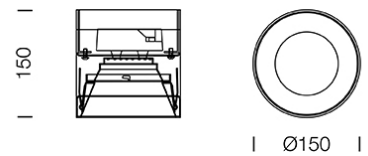

PROJECT : _____

SALE : _____

Lampitude®
TURN ON YOUR ATTITUDE

Product

Dimension

Specification

ITEM CODE	:	GALAXY-CS-BK
SERIES	:	GALAXY
BRAND	:	LAMPTITUDE
LAMP TYPE	:	LED
LAMP BASE	:	1*LED DLM-FS 11.7W
DESCRIPTION	:	DOWNLIGHT
INSTALLATION	:	RECESSED DOWNLIGHT
MATERIAL	:	POWDER COATED ALUMINIUM
COLOR	:	BLACK
CONTROL GEAR	:	N/A
REFLECTOR	:	N/A