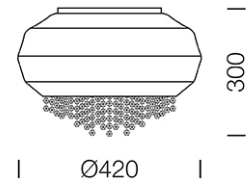

PROJECT : _____

SALE : _____

Lampitude®
TURN ON YOUR ATTITUDE

Product

Dimension

Specification

ITEM CODE	:	GALAXY-C6-CR
SERIES	:	GALAXY-C6
BRAND	:	LAMPTITUDE
LAMP TYPE	:	HALOGEN OR LED
LAMP BASE	:	6*G9 MAX 25W
DESCRIPTION	:	CEILING LAMP
INSTALLATION	:	SURFACE MOUNTED BASE
MATERIAL	:	STEEL, CHROME GLASS
COLOR	:	CHROME
CONTROL GEAR	:	N/A
REFLECTOR	:	N/A