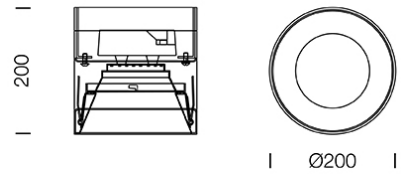

PROJECT : _____

SALE : _____

Lampitude®
TURN ON YOUR ATTITUDE

Product

Dimension

Specification

ITEM CODE	:	GALAXY-C-WW
SERIES	:	GALAXY
BRAND	:	LAMPTITUDE
LAMP TYPE	:	LED
LAMP BASE	:	1*LED DLM-FS 24.1W
DESCRIPTION	:	DOWNLIGHT
INSTALLATION	:	RECESSED DOWNLIGHT
MATERIAL	:	POWDER COATED ALUMINIUM
COLOR	:	WHITE
CONTROL GEAR	:	N/A
REFLECTOR	:	N/A