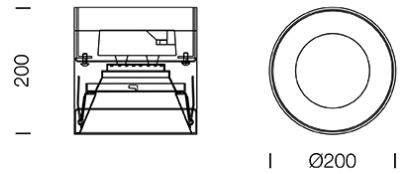

PROJECT : _____

SALE : _____

Lamptitude®
TURN ON YOUR ATTITUDE

Product

Dimension

Specification

ITEM CODE	:	GALAXY-C-BK
SERIES	:	GALAXY
BRAND	:	LAMPTITUDE
LAMP TYPE	:	LED
LAMP BASE	:	1*LED DLM-FS 24.1W
DESCRIPTION	:	DOWNLIGHT
INSTALLATION	:	RECESSED DOWNLIGHT
MATERIAL	:	POWDER COATED ALUMINIUM
COLOR	:	BLACK
CONTROL GEAR	:	N/A
REFLECTOR	:	N/A