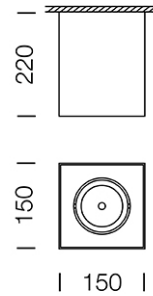

PROJECT : _____

SALE : _____

Lampitude®
TURN ON YOUR ATTITUDE

Product

Dimension

Specification

ITEM CODE	:	G12N-DIO-1-WW
SERIES	:	G12N-DIO
BRAND	:	LAMPTITUDE
LAMP TYPE	:	METAL HALIDE
LAMP BASE	:	1*G12 MAX 70W
DESCRIPTION	:	CEILING DOWNLIGHT
INSTALLATION	:	CEILING MOUNTED DOWNLIGHT
MATERIAL	:	POWDER COATED STEEL
COLOR	:	WHITE
CONTROL GEAR	:	N/A
REFLECTOR	:	THE SAND-BLASTER ALUMINIUM