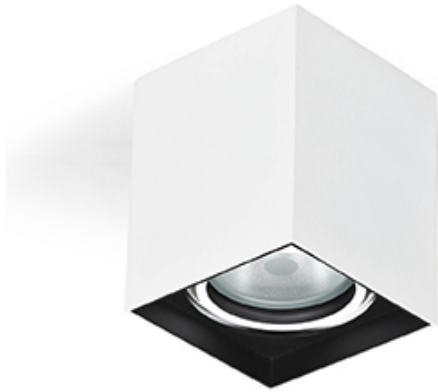

PROJECT : _____

SALE : _____

Lampitude®
TURN ON YOUR ATTITUDE

Product

Dimension

Specification

ITEM CODE	:	G12N-DIO-1-WW
SERIES	:	G12N-DIO
BRAND	:	LAMPTITUDE
LAMP TYPE	:	METAL HALIDE
LAMP BASE	:	1*G12 MAX 70W
DESCRIPTION	:	CEILING DOWNLIGHT
INSTALLATION	:	CEILING MOUNTED DOWNLIGHT
MATERIAL	:	POWDER COATED STEEL
COLOR	:	WHITE
CONTROL GEAR	:	N/A
REFLECTOR	:	THE SAND-BLASTER ALUMINIUM