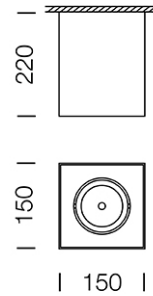

PROJECT : _____

SALE : _____

Lampitude®
TURN ON YOUR ATTITUDE

Product

Dimension

Specification

ITEM CODE	:	G12N-DIO-1-BK
SERIES	:	G12N-DIO
BRAND	:	LAMPTITUDE
LAMP TYPE	:	METAL HALIDE
LAMP BASE	:	1*G12 MAX 70W
DESCRIPTION	:	CEILING DOWNLIGHT
INSTALLATION	:	CEILING MOUNTED DOWNLIGHT
MATERIAL	:	POWDER COATED STEEL
COLOR	:	BLACK
CONTROL GEAR	:	N/A
REFLECTOR	:	THE SAND-BLASTER ALUMINIUM