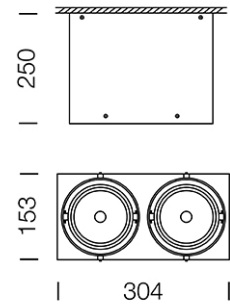

PROJECT : _____

SALE : _____

Lamptitude[®]
TURN ON YOUR ATTITUDE

Product

Dimension

Specification

ITEM CODE	:	G12N-BOX-2-WW
SERIES	:	G12N-BOX
BRAND	:	LAMPTITUDE
LAMP TYPE	:	METAL HALIDE
LAMP BASE	:	2*G12 MAX 70W
DESCRIPTION	:	CEILING DOWNLIGHT
INSTALLATION	:	CEILING MOUNTED DOWNLIGHT
MATERIAL	:	POWDER COATED STEEL
COLOR	:	WHITE
CONTROL GEAR	:	N/A
REFLECTOR	:	THE SAND-BLASTER ALUMINIUM