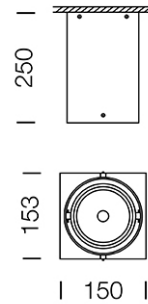

PROJECT : _____

SALE : _____

Lampitude®
TURN ON YOUR ATTITUDE

Product

Dimension

Specification

ITEM CODE	:	G12N-BOX-1
SERIES	:	G12N-BOX
BRAND	:	LAMPTITUDE
LAMP TYPE	:	METAL HALIDE
LAMP BASE	:	1*G12 MAX 70W
DESCRIPTION	:	CEILING DOWNLIGHT
INSTALLATION	:	CEILING MOUNTED DOWNLIGHT
MATERIAL	:	POWDER COATED STEEL
COLOR	:	GRAY
CONTROL GEAR	:	N/A
REFLECTOR	:	THE SAND-BLASTER ALUMINIUM