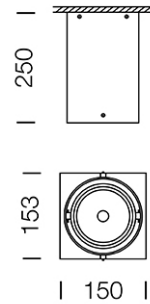

PROJECT : _____

SALE : _____

Lampitude®
TURN ON YOUR ATTITUDE

Product

Dimension

Specification

ITEM CODE	:	G12N-BOX-1-BK
SERIES	:	G12N-BOX
BRAND	:	LAMPTITUDE
LAMP TYPE	:	METAL HALIDE
LAMP BASE	:	1*G12 MAX 70W
DESCRIPTION	:	CEILING DOWNLIGHT
INSTALLATION	:	CEILING MOUNTED DOWNLIGHT
MATERIAL	:	POWDER COATED STEEL
COLOR	:	BLACK
CONTROL GEAR	:	N/A
REFLECTOR	:	THE SAND-BLASTER ALUMINIUM