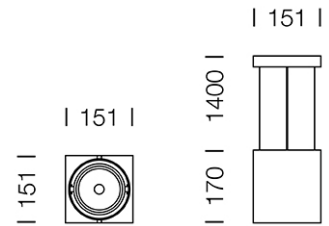

## Dimension

## Specification

ITEM CODE	:	G12-PEND-WW
SERIES	:	G12-PEND
BRAND	:	LAMPTITUDE
LAMP TYPE	:	METAL HALIDE
LAMP BASE	:	1*G12 MAX 70W
DESCRIPTION	:	HANGING DOWNLIGHT
INSTALLATION	:	SURFACE MOUNTED BASE
MATERIAL	:	POWDER COATED STEEL
COLOR	:	WHITE
CONTROL GEAR	:	N/A
REFLECTOR	:	THE SAND-BLASTER ALUMINIUM