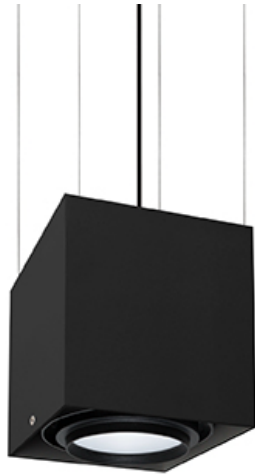

## Dimension

## Specification

ITEM CODE	:	G12-PEND-BK
SERIES	:	G12-PEND
BRAND	:	LAMPTITUDE
LAMP TYPE	:	METAL HALIDE
LAMP BASE	:	1*G12 MAX 70W
DESCRIPTION	:	HANGING DOWNLIGHT
INSTALLATION	:	SURFACE MOUNTED BASE
MATERIAL	:	POWDER COATED STEEL
COLOR	:	BLACK
CONTROL GEAR	:	N/A
REFLECTOR	:	THE SAND-BLASTER ALUMINIUM