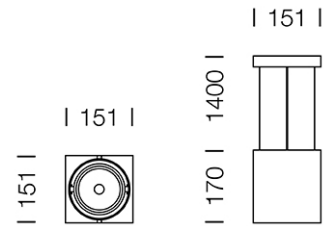

## Dimension

## Specification

ITEM CODE	:	G12-PEND-BK
SERIES	:	G12-PEND
BRAND	:	LAMPTITUDE
LAMP TYPE	:	METAL HALIDE
LAMP BASE	:	1*G12 MAX 70W
DESCRIPTION	:	HANGING DOWNLIGHT
INSTALLATION	:	SURFACE MOUNTED BASE
MATERIAL	:	POWDER COATED STEEL
COLOR	:	BLACK
CONTROL GEAR	:	N/A
REFLECTOR	:	THE SAND-BLASTER ALUMINIUM