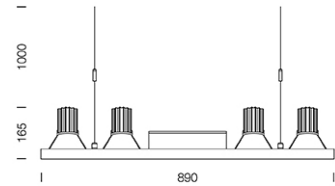

PROJECT : _____

SALE : _____

Lamptitude[®]
TURN ON YOUR ATTITUDE

Product

Dimension

Specification

ITEM CODE	:	G12-HANG-4-BK
SERIES	:	G12-HANG
BRAND	:	LAMPTITUDE
LAMP TYPE	:	METAL HALIDE
LAMP BASE	:	4*G12 MAX 70W
DESCRIPTION	:	HANGING DOWNLIGHT
INSTALLATION	:	SURFACE MOUNTED BASE
MATERIAL	:	POWDER COATED DIE-CAST ALUMINIUM
COLOR	:	BLACK
CONTROL GEAR	:	N/A
REFLECTOR	:	THE SAND-BLASTER ALUMINIUM