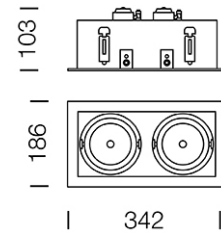

PROJECT : _____

SALE : _____

Lamptitude®
TURN ON YOUR ATTITUDE

Product

Dimension

Specification

ITEM CODE	:	G12-DIO-2-WW
SERIES	:	G12-DIO
BRAND	:	LAMPTITUDE
LAMP TYPE	:	METAL HALIDE
LAMP BASE	:	2*G12 MAX 70W
DESCRIPTION	:	DOWNLIGHT
INSTALLATION	:	RECESSED DOWNLIGHT
MATERIAL	:	POWDER COATED STEEL, GLASS
COLOR	:	WHITE
CONTROL GEAR	:	N/A
REFLECTOR	:	THE SAND-BLASTER ALUMINIUM