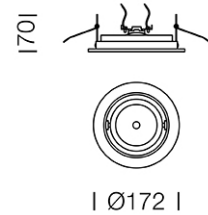

## Dimension

## Specification

ITEM CODE	:	G12-DIO-1R-BK
SERIES	:	G12-DIO
BRAND	:	LAMPTITUDE
LAMP TYPE	:	METAL HALIDE
LAMP BASE	:	1*G12 MAX 70W
DESCRIPTION	:	DOWNLIGHT
INSTALLATION	:	RECESSED DOWNLIGHT
MATERIAL	:	POWDER COATED STEEL, GLASS
COLOR	:	BLACK
CONTROL GEAR	:	N/A
REFLECTOR	:	THE SAND-BLASTER ALUMINIUM