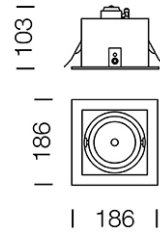

PROJECT : _____

SALE : _____

Lamptitude[®]
TURN ON YOUR ATTITUDE

Product

Dimension

Specification

ITEM CODE	:	G12-DIO-1-WW
SERIES	:	G12-DIO
BRAND	:	LAMPTITUDE
LAMP TYPE	:	METAL HALIDE
LAMP BASE	:	1*G12 MAX 70W
DESCRIPTION	:	DOWNLIGHT
INSTALLATION	:	RECESSED DOWNLIGHT
MATERIAL	:	POWDER COATED STEEL, GLASS
COLOR	:	WHITE
CONTROL GEAR	:	N/A
REFLECTOR	:	THE SAND-BLASTER ALUMINIUM