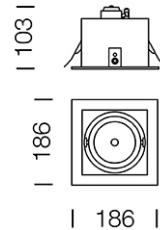

PROJECT : _____

SALE : _____

Lampitude®
TURN ON YOUR ATTITUDE

Product

Dimension

Specification

ITEM CODE	:	G12-DIO-1-BK
SERIES	:	G12-DIO
BRAND	:	LAMPTITUDE
LAMP TYPE	:	METAL HALIDE
LAMP BASE	:	1*G12 MAX 70W
DESCRIPTION	:	DOWNLIGHT
INSTALLATION	:	RECESSED DOWNLIGHT
MATERIAL	:	POWDER COATED STEEL, GLASS
COLOR	:	BLACK
CONTROL GEAR	:	N/A
REFLECTOR	:	THE SAND-BLASTER ALUMINIUM