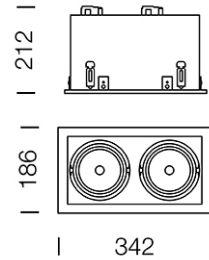

PROJECT : _____

SALE : _____

Lampitude®
TURN ON YOUR ATTITUDE

Product

Dimension

Specification

ITEM CODE	:	G12-BOX-2-BK
SERIES	:	G12-BOX
BRAND	:	LAMPTITUDE
LAMP TYPE	:	METAL HALIDE
LAMP BASE	:	2*G12 MAX 70W
DESCRIPTION	:	DOWNLIGHT
INSTALLATION	:	RECESSED DOWNLIGHT
MATERIAL	:	POWDER COATED STEEL, GLASS
COLOR	:	BLACK
CONTROL GEAR	:	N/A
REFLECTOR	:	THE SAND-BLASTER ALUMINIUM