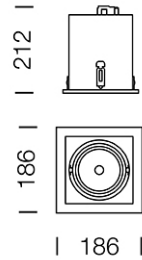

PROJECT : _____

SALE : _____

Lamptitude[®]
TURN ON YOUR ATTITUDE

Product

Dimension

Specification

ITEM CODE	:	G12-BOX-1
SERIES	:	G12-BOX
BRAND	:	LAMPTITUDE
LAMP TYPE	:	METAL HALIDE
LAMP BASE	:	1*G12 MAX 70W
DESCRIPTION	:	DOWNLIGHT
INSTALLATION	:	RECESSED DOWNLIGHT
MATERIAL	:	POWDER COATED STEEL, GLASS
COLOR	:	GRAY
CONTROL GEAR	:	N/A
REFLECTOR	:	THE SAND-BLASTER ALUMINIUM