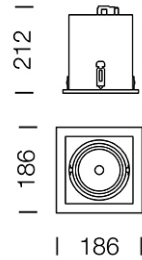

PROJECT : _____

SALE : _____

Lampitude®
TURN ON YOUR ATTITUDE

Product

Dimension

Specification

ITEM CODE	:	G12-BOX-1-WW
SERIES	:	G12-BOX
BRAND	:	LAMPTITUDE
LAMP TYPE	:	METAL HALIDE
LAMP BASE	:	1*G12 MAX 70W
DESCRIPTION	:	DOWNLIGHT
INSTALLATION	:	RECESSED DOWNLIGHT
MATERIAL	:	POWDER COATED STEEL, GLASS
COLOR	:	WHITE
CONTROL GEAR	:	N/A
REFLECTOR	:	THE SAND-BLASTER ALUMINIUM