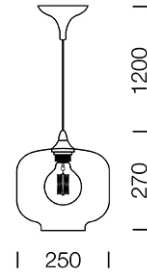

PROJECT : _____

SALE : _____

Lampitude®
TURN ON YOUR ATTITUDE

Product

Dimension

Specification

ITEM CODE	:	FUME-D-P
SERIES	:	FUME
BRAND	:	LAMPTITUDE
LAMP TYPE	:	INCANDESCENT OR LED
LAMP BASE	:	1*E27 MAX 60W
DESCRIPTION	:	PENDANT LAMP
INSTALLATION	:	SURFACE MOUNTED BASE
MATERIAL	:	CHROME STEEL, CHROME GLASS
COLOR	:	CHORME
CONTROL GEAR	:	N/A
REFLECTOR	:	N/A