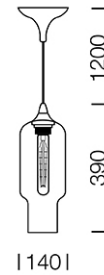

PROJECT : _____

SALE : _____

Lampitude®
TURN ON YOUR ATTITUDE

Product

Dimension

Specification

ITEM CODE	:	FUME-C-P
SERIES	:	FUME
BRAND	:	LAMPTITUDE
LAMP TYPE	:	INCANDESCENT OR LED
LAMP BASE	:	1*E27 MAX 60W
DESCRIPTION	:	PENDANT LAMP
INSTALLATION	:	SURFACE MOUNTED BASE
MATERIAL	:	CHROME STEEL, CHROME GLASS
COLOR	:	CHORME
CONTROL GEAR	:	N/A
REFLECTOR	:	N/A