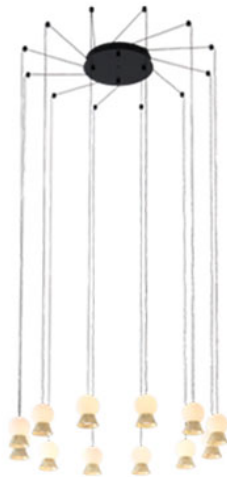

## Dimension

## Specification

ITEM CODE	:	FUJI-P12-BRA
SERIES	:	FUJI
BRAND	:	LAMPTITUDE
LAMP TYPE	:	LED
LAMP BASE	:	LED 5X6.5W 3000K 6600LM CRI90
DESCRIPTION	:	HANGING LAMP
INSTALLATION	:	SURFACE MOUNTED BASE
MATERIAL	:	MOUTH-BLOWN GLASS,STEEL
COLOR	:	MATT OPAL GLASS + MATT BRASS
CONTROL GEAR	:	LED DRIVER INCLUDED
REFLECTOR	:	N/A