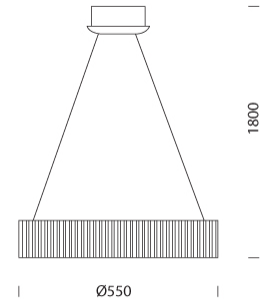

## Dimension

## Specification

SERIES	:	FROS
ITEM CODE	:	FROS-PS
DESCRIPTION	:	PENDANT LAMP
SIZE	:	Ø550 X H1800 (MM)
INSTALLATION	:	SURFACE MOUNTED
DRILL SIZE	:	-
WEIGHT	:	-
MATERIAL	:	METAL , GLASS
COLOR	:	CLEAR , BLACK
REFLECTOR	:	-
DIFFUSER	:	-
IP RATING	:	20
LIGHT SOURCES	:	LED
SOCKET	:	-
WATTS	:	27W
INPUT VOLTAGE	:	-
OUTPUT VOLTAGE	:	-
AMBIENT TEMPERATURE	:	-
CCT	:	3000K
CRI	:	-
BEAM ANGLE	:	-
LUMEN POWER	:	-
LIFETIME	:	-
CONTROL GEAR	:	LED DRIVER INCLUDED
ACCESSORIES	:	-
REMARKS	:	-