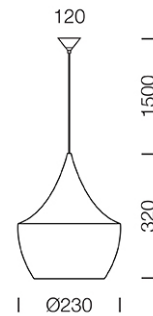

PROJECT : _____

SALE : _____

Lampitude®
TURN ON YOUR ATTITUDE

Product

Dimension

Specification

ITEM CODE	:	FLY-B
SERIES	:	FLY
BRAND	:	LAMPTITUDE
LAMP TYPE	:	INCANDESCENT OR LED
LAMP BASE	:	1*E27 MAX 60W
DESCRIPTION	:	PENDANT LAMP
INSTALLATION	:	SURFACE MOUNTED BASE
MATERIAL	:	POWDER COATED STEEL
COLOR	:	BLACK, GOLD
CONTROL GEAR	:	N/A
REFLECTOR	:	N/A